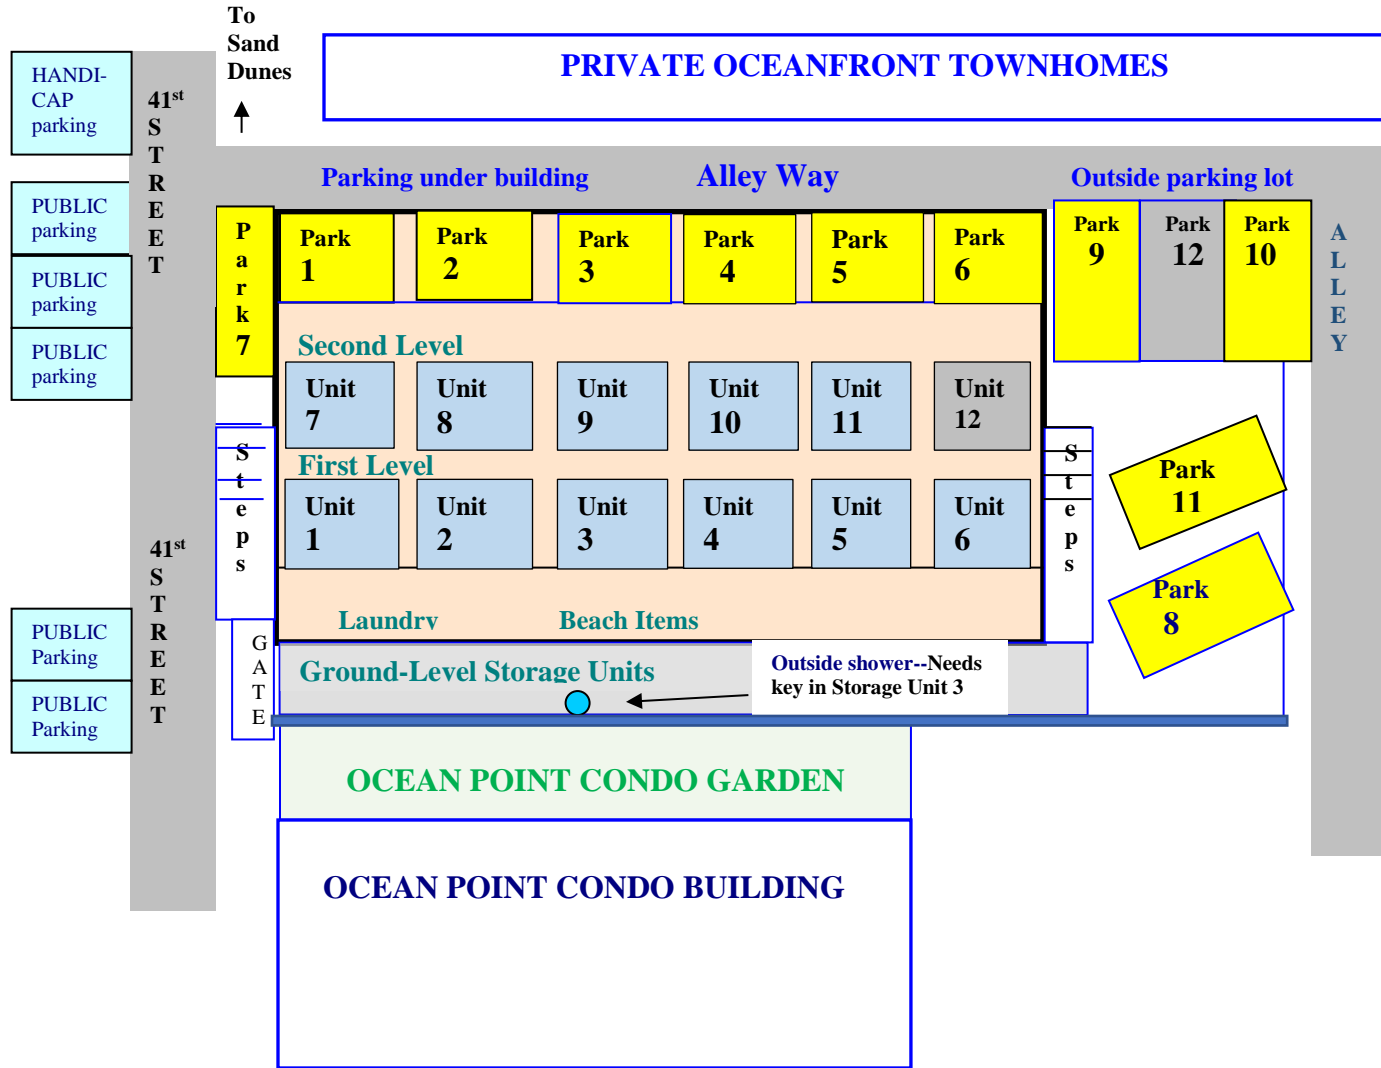

MAP OF DOMINICA BEACH UNITS AND PARKING

Blue designates Units managed by Dominica Beach LLC – does not include Unit 12

Yellow designates parking spaces assigned to those Units

PLEASE BE SURE TO PARK IN YOUR ASSIGNED PARKING SPACE AND BETWEEN THE LINES – OTHERWISE, YOU MAY BE TOWED

NOTE THAT PARKING FOR UNITS 1 THRU 6 HAVE A HEIGHT LIMIT OF ABOUT 6' 3".

IF YOU ARRIVE AND SOMEONE IS PARKED IN YOUR SPACE, PLEASE LEAVE A NOTE ON THEIR VEHICLE, AND PARK IN ONE OF THE PUBLIC PARKING SPACES ON 41ST STREET OR IN THE CONVENTION CENTER PARKING LOT. ALSO, PLEASE CONTACT US AT 410.744.8881.

IF YOUR VEHICLE IS TOO LARGE TO FIT IN YOUR ASSIGNED PARKING SPACE and/or YOU NEED A PLACE TO PARK PRIOR TO CHECK-IN OR AFTER CHECK-OUT, PLEASE USE ONE OF THE PUBLIC SPACES ON 41ST STREET OR IN THE CONVENTION CENTER PARKING LOT.

The Ocean City Chamber of Commerce has advised that parking at the Convention Center is FREE all year round.